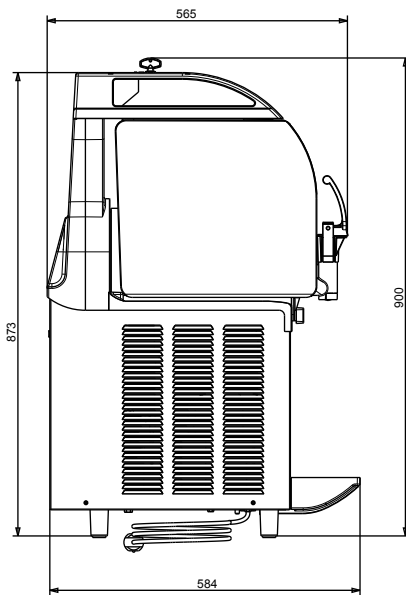

### Construction

- Electromechanical control.
- Sliding drip tray.

**APPROVAL:** \_\_\_\_\_

Front

Side

Top

**Electric**
**Supply voltage:**

560120 (IPRO2MUK) 220-240 V/1 ph/50 Hz

**Electrical power max.:**

0.98 kW

**Key Information:**
**External dimensions, Width:** 400 mm

**External dimensions, Depth:** 580 mm

**External dimensions, Height:** 870 mm

**Net weight:** 60 kg

**Refrigeration Data**
**Refrigerant type:** R452A