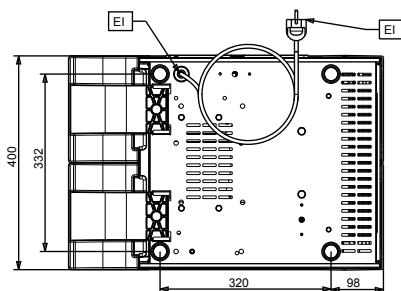

### Construction

- Electromechanical control.
- Sliding drip tray.

**APPROVAL:** \_\_\_\_\_

Front

Side

Top

**Electric**
**Supply voltage:**

560120 (IPRO2MUK) 220-240 V/1 ph/50 Hz

**Electrical power max.:**

0.98 kW

**Key Information:**
**External dimensions, Width:** 400 mm

**External dimensions, Depth:** 580 mm

**External dimensions, Height:** 870 mm

**Net weight:** 60 kg

**Refrigeration Data**
**Refrigerant type:** R452A