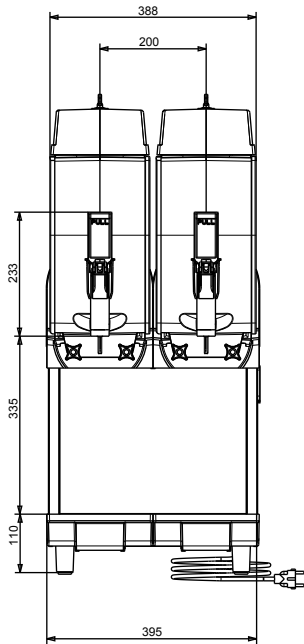

### Construction

- Electromechanical control.
- Sliding drip tray.

**APPROVAL:** \_\_\_\_\_

Front

Side

Top

**Electric**
**Supply voltage:**

560120 (IPRO2MUK) 220-240 V/1 ph/50 Hz

**Electrical power max.:**

0.98 kW

**Key Information:**
**External dimensions, Width:** 400 mm

**External dimensions, Depth:** 580 mm

**External dimensions, Height:** 870 mm

**Net weight:** 60 kg

**Refrigeration Data**
**Refrigerant type:** R452A